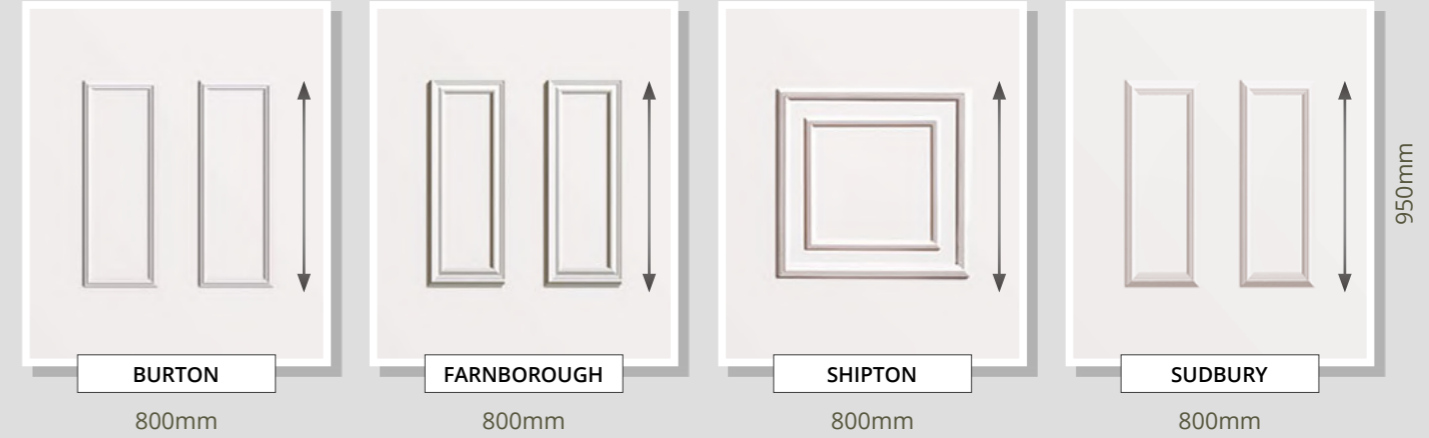

CONSERVATORY QUARTER & SIDE PANELS

SIDE PANELS ARE SUPPLIED 900mm x 2100mm

515mm 525mm 525mm

900mm

Designed to compliment our range of door panels, we also produce an extensive range of half, quarter and conservatory sheet panels.