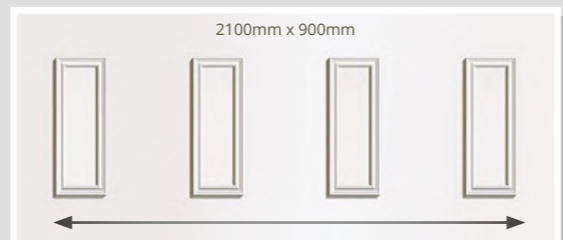

CONSERVATORY QUARTER & SIDE PANELS

SIDE PANELS ARE SUPPLIED 900mm x 2100mm

515mm 525mm 525mm

900mm

NEWARK

Designed to compliment our range of door panels, we also produce an extensive range of half, quarter and conservatory sheet panels.