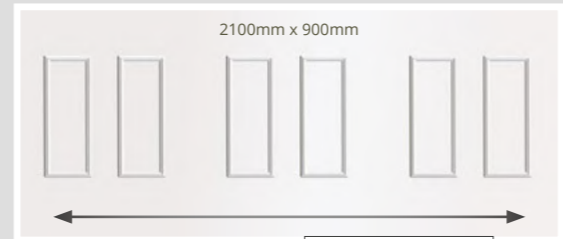

LIVIGNO 1
Sherwood Oak

TIGNES 5
Mahogany 021

CONSERVATORY QUARTER & SIDE PANELS

CARLTON WINSLOW RAGLEY

SIDE PANELS ARE SUPPLIED 900mm x 2100mm

MELBOURNE NEWARK SOWELL

515mm 525mm 525mm

900mm