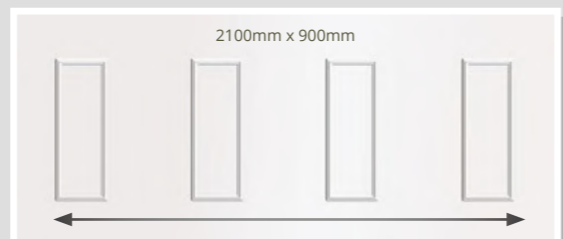

CONSERVATORY QUARTER & SIDE PANELS

SIDE PANELS ARE SUPPLIED 900mm x 2100mm

515mm 525mm 525mm

900mm

SOWELL

Designed to compliment our range of door panels, we also produce an extensive range of half, quarter and conservatory sheet panels.