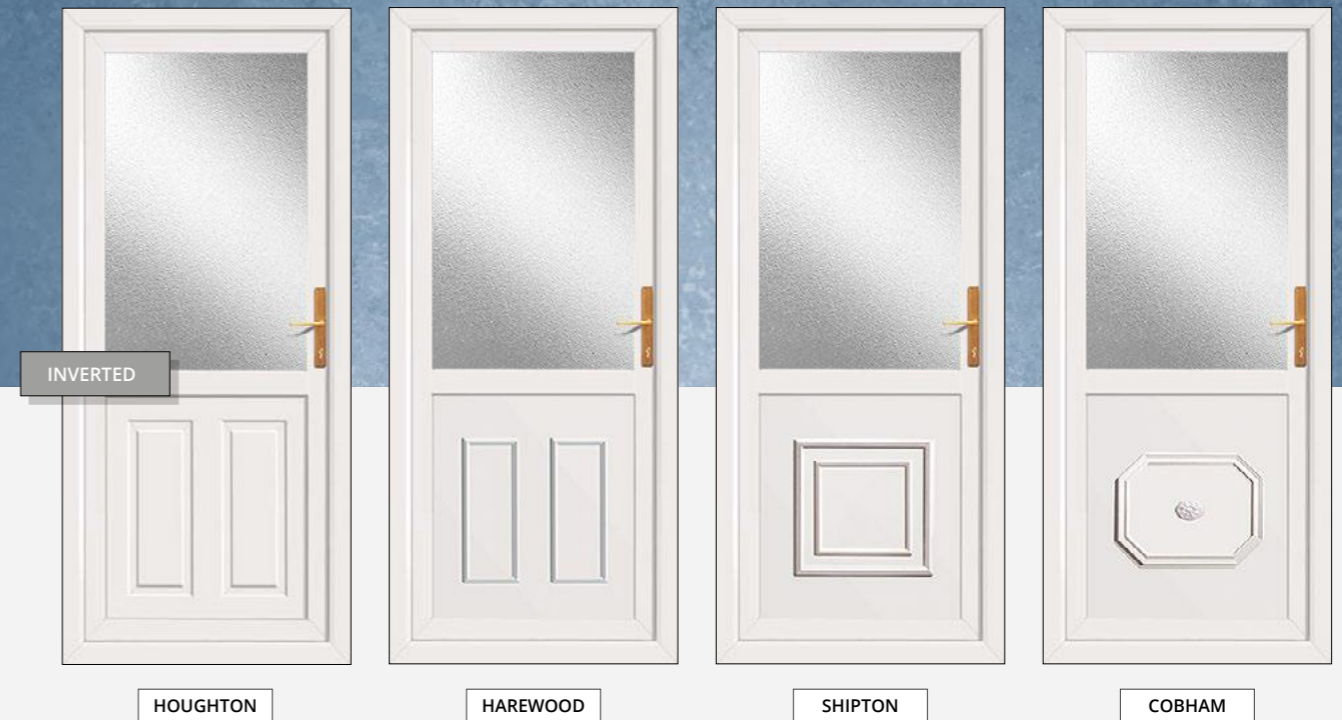

HALF DOOR GLAZING & PANELS