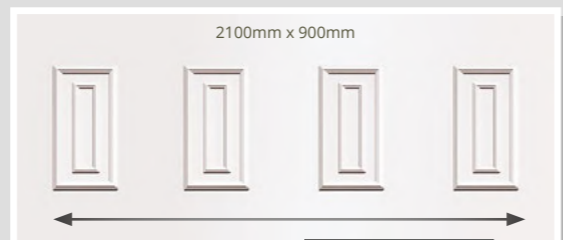

CONSERVATORY QUARTER & SIDE PANELS

SIDE PANELS ARE SUPPLIED 900mm x 2100mm

515mm 525mm 525mm

900mm

MELBOURNE

Designed to compliment our range of door panels, we also produce an extensive range of half, quarter and conservatory sheet panels.